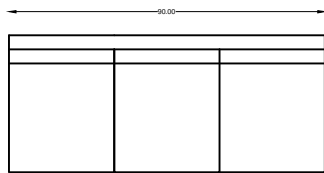

LANGDON 1375

137520 - SOFA

137551 CONDO SOFA

137513 LOVESEAT

137504 CHAIR

137564R OR L ARMLESS BUMPER
(SHOWN AS RIGHT)

137517L OR R ONE-ARM SOFA
(SHOWN AS LEFT)

137510L OR R ONE-ARM LOVESEAT

137503L OR R
ONE-ARM CHAIR
(SHOWN AS LEFT)

137505 CORNER

137518L OR R
ONE ARM SOFA W/RETURN
(SHOWN AS LEFT)

137514 ARMLESS SOFA

137509 ARMLESS LOVESEAT

137502
ARMLESS CHAIR

137552R OR L
RETURN LOVE SEAT W/BUMPER
(SHOWN AS RIGHT)

137507L OR R ONE ARM CHAISE
(SHOWN AS LEFT)

137501 OTTOMAN
W/ HIDDEN CASTER

1375110L OR R ONE ARM CORNER END
(SHOWN AS LEFT)

1375122 ARMLESS ANGLE SOFA

Scale: 1/4" = 1'-0"

This schematic is current as 04/17 . The company reserves the right to change dimensions and products offered. A more recent schematic may be available for this series. To see the most current schematic, go to <http://lazarind.com>