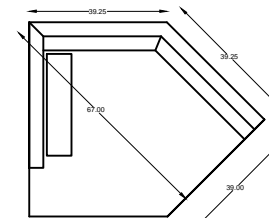

137503L OR R
ONE-ARM CHAIR
(SHOWN AS LEFT)

137505 CORNER

137518L OR R
ONE ARM SOFA W/RETURN
(SHOWN AS LEFT)

137514 ARMLESS SOFA

137509 ARMLESS LOVESEAT

137502
ARMLESS CHAIR

137552R OR L
RETURN LOVE SEAT W/BUMPER
(SHOWN AS RIGHT)

137507L OR R ONE ARM CHAISE
(SHOWN AS LEFT)

137501 OTTOMAN
W/ HIDDEN CASTER

1375110L OR R ONE ARM CORNER END
(SHOWN AS LEFT)

1375122 ARMLESS ANGLE SOFA

Scale: 1/4" = 1'-0"

This schematic is current as 04/17 . The company reserves the right to change dimensions and products offered. A more recent schematic may be available for this series. To see the most current schematic, go to <http://lazarind.com>

*NOTE: L or R IS DETERMINED BY FACING AT THE PIECE