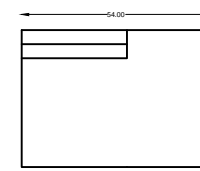

LANGDON 1375

137520 - SOFA

137551 CONDO SOFA

137513 LOVESEAT

137504 CHAIR

137564R OR L ARMLESS BUMPER
(SHOWN AS RIGHT)

137517L OR R ONE-ARM SOFA
(SHOWN AS LEFT)

137510L OR R ONE-ARM LOVESEAT

137503L OR R
ONE-ARM CHAIR
(SHOWN AS LEFT)

137505 CORNER

137518L OR R
ONE ARM SOFA W/RETURN
(SHOWN AS LEFT)

137514 ARMLESS SOFA

137509 ARMLESS LOVESEAT

137502
ARMLESS CHAIR

137552R OR L
RETURN LOVE SEAT W/BUMPER
(SHOWN AS RIGHT)

137507L OR R ONE ARM CHAISE
(SHOWN AS LEFT)

137501 OTTOMAN
W/ HIDDEN CASTER

1375110L OR R ONE ARM CORNER END
(SHOWN AS LEFT)

1375122 ARMLESS ANGLE SOFA

Scale: 1/4" = 1'-0"

This schematic is current as 04/17 . The company reserves the right to change dimensions and products offered. A more recent schematic may be available for this series. To see the most current schematic, go to <http://lazarind.com>

*NOTE: L or R IS DETERMINED BY FACING AT THE PIECE