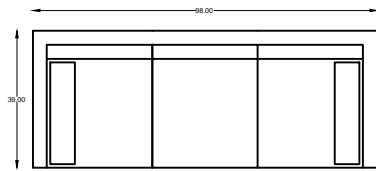

LANGDON 1375

137520 - SOFA

137551 CONDO SOFA

137513 LOVESEAT

137504 CHAIR

137564R OR L ARMLESS BUMPER
(SHOWN AS RIGHT)

137517L OR R ONE-ARM SOFA
(SHOWN AS LEFT)

137510L OR R ONE-ARM LOVESEAT

137503L OR R
ONE-ARM CHAIR
(SHOWN AS LEFT)

137505 CORNER

137518L OR R
ONE ARM SOFA W/RETURN
(SHOWN AS LEFT)

137514 ARMLESS SOFA

137509 ARMLESS LOVESEAT

137502
ARMLESS CHAIR

137552R OR L
RETURN LOVE SEAT W/BUMPER
(SHOWN AS RIGHT)

137507L OR R ONE ARM CHAISE
(SHOWN AS LEFT)

137501 OTTOMAN
W/ HIDDEN CASTER

1375110L OR R ONE ARM CORNER END
(SHOWN AS LEFT)

1375122 ARMLESS ANGLE SOFA

Scale: 1/4" = 1'-0"

This schematic is current as 04/17 . The company reserves the right to change dimensions and products offered. A more recent schematic may be available for this series. To see the most current schematic, go to <http://lazarind.com>

*NOTE: L or R IS DETERMINED BY FACING AT THE PIECE