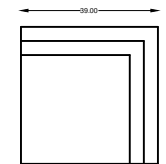

LANGDON 1375

137520 - SOFA

137551 CONDO SOFA

137513 LOVESEAT

137504 CHAIR

137564R OR L ARMLESS BUMPER
(SHOWN AS RIGHT)

137517L OR R ONE-ARM SOFA
(SHOWN AS LEFT)

137510L OR R ONE-ARM LOVESEAT

137503L OR R
ONE-ARM CHAIR
(SHOWN AS LEFT)

137505 CORNER

137518L OR R
ONE ARM SOFA W/RETURN
(SHOWN AS LEFT)

137514 ARMLESS SOFA

137509 ARMLESS LOVESEAT

137502
ARMLESS CHAIR

137552R OR L
RETURN LOVE SEAT W/BUMPER
(SHOWN AS RIGHT)

137507L OR R ONE ARM CHAISE
(SHOWN AS LEFT)

137501 OTTOMAN
W/ HIDDEN CASTER

1375110L OR R ONE ARM CORNER END
(SHOWN AS LEFT)

1375122 ARMLESS ANGLE SOFA

Scale: 1/4" = 1'-0"

This schematic is current as 04/17 . The company reserves the right to change dimensions and products offered. A more recent schematic may be available for this series. To see the most current schematic, go to <http://lazarind.com>

*NOTE: L or R IS DETERMINED BY FACING AT THE PIECE