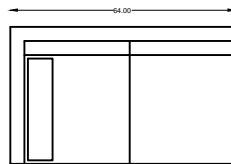

LANGDON 1375

137520 - SOFA

137551 CONDO SOFA

137513 LOVESEAT

137504 CHAIR

137564R OR L ARMLESS BUMPER
(SHOWN AS RIGHT)

137517L OR R ONE-ARM SOFA
(SHOWN AS LEFT)

137510L OR R ONE-ARM LOVESEAT

137503L OR R
ONE-ARM CHAIR
(SHOWN AS LEFT)

137505 CORNER

137518L OR R
ONE ARM SOFA W/RETURN
(SHOWN AS LEFT)

137514 ARMLESS SOFA

137509 ARMLESS LOVESEAT

137502
ARMLESS CHAIR

137552R OR L
RETURN LOVE SEAT W/BUMPER
(SHOWN AS RIGHT)

137507L OR R ONE ARM CHAISE
(SHOWN AS LEFT)

137501 OTTOMAN
W/ HIDDEN CASTER

1375110L OR R ONE ARM CORNER END
(SHOWN AS LEFT)

1375122 ARMLESS ANGLE SOFA

Scale: 1/4" = 1'-0"

This schematic is current as 04/17 . The company reserves the right to change dimensions and products offered. A more recent schematic may be available for this series. To see the most current schematic, go to <http://lazarind.com>

*NOTE: L or R IS DETERMINED BY FACING AT THE PIECE