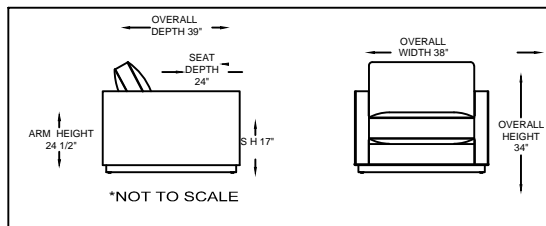

137503L OR R
ONE-ARM CHAIR
(SHOWN AS LEFT)

137505 CORNER

137518L OR R
ONE ARM SOFA W/RETURN
(SHOWN AS LEFT)

137514 ARMLESS SOFA

137509 ARMLESS LOVESEAT

137502
ARMLESS CHAIR

137552R OR L
RETURN LOVE SEAT W/BUMPER
(SHOWN AS RIGHT)

137507L OR R ONE ARM CHAISE
(SHOWN AS LEFT)

137501 OTTOMAN
W/ HIDDEN CASTER

1375110L OR R ONE ARM CORNER END
(SHOWN AS LEFT)

1375122 ARMLESS ANGLE SOFA

Scale: 1/4" = 1'-0"

This schematic is current as 04/17 . The company reserves the right to change dimensions and products offered. A more recent schematic may be available for this series. To see the most current schematic, go to <http://lazarind.com>

*NOTE: L or R IS DETERMINED BY FACING AT THE PIECE