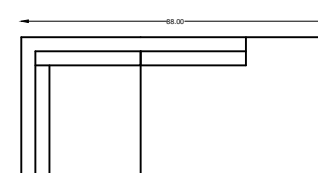

137503L OR R
ONE-ARM CHAIR
(SHOWN AS LEFT)

137505 CORNER

137518L OR R
ONE ARM SOFA W/RETURN
(SHOWN AS LEFT)

137514 ARMLESS SOFA

137509 ARMLESS LOVESEAT

137502
ARMLESS CHAIR

137552R OR L
RETURN LOVE SEAT W/BUMPER
(SHOWN AS RIGHT)

137507L OR R ONE ARM CHAISE
(SHOWN AS LEFT)

137501 OTTOMAN
W/ HIDDEN CASTER

1375110L OR R ONE ARM CORNER END
(SHOWN AS LEFT)

1375122 ARMLESS ANGLE SOFA

Scale: 1/4" = 1'-0"

This schematic is current as 04/17 . The company reserves the right to change dimensions and products offered. A more recent schematic may be available for this series. To see the most current schematic, go to <http://lazarind.com>

*NOTE: L or R IS DETERMINED BY FACING AT THE PIECE