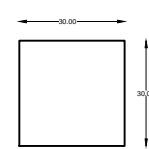

137503L OR R
ONE-ARM CHAIR
(SHOWN AS LEFT)

137505 CORNER

137518L OR R
ONE ARM SOFA W/RETURN
(SHOWN AS LEFT)

137514 ARMLESS SOFA

137509 ARMLESS LOVESEAT

137502
ARMLESS CHAIR

137552R OR L
RETURN LOVE SEAT W/BUMPER
(SHOWN AS RIGHT)

137507L OR R ONE ARM CHAISE
(SHOWN AS LEFT)

137501 OTTOMAN
W/ HIDDEN CASTER

1375110L OR R ONE ARM CORNER END
(SHOWN AS LEFT)

1375122 ARMLESS ANGLE SOFA

Scale: 1/4" = 1'-0"

This schematic is current as 04/17 . The company reserves the right to change dimensions and products offered. A more recent schematic may be available for this series. To see the most current schematic, go to <http://lazarind.com>

*NOTE: L or R IS DETERMINED BY FACING AT THE PIECE