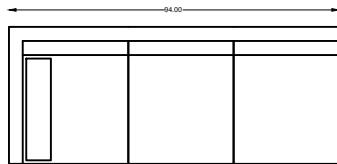

LANGDON 1375

137520 - SOFA

137551 CONDO SOFA

137513 LOVESEAT

137504 CHAIR

137564R OR L ARMLESS BUMPER
(SHOWN AS RIGHT)

137517L OR R ONE-ARM SOFA
(SHOWN AS LEFT)

137510L OR R ONE-ARM LOVESEAT

137503L OR R
ONE-ARM CHAIR
(SHOWN AS LEFT)

137505 CORNER

137518L OR R
ONE ARM SOFA W/RETURN
(SHOWN AS LEFT)

137514 ARMLESS SOFA

137509 ARMLESS LOVESEAT

137502
ARMLESS CHAIR

137552R OR L
RETURN LOVE SEAT W/BUMPER
(SHOWN AS RIGHT)

137507L OR R ONE ARM CHAISE
(SHOWN AS LEFT)

137501 OTTOMAN
W/ HIDDEN CASTER

1375110L OR R ONE ARM CORNER END
(SHOWN AS LEFT)

1375122 ARMLESS ANGLE SOFA

Scale: 1/4" = 1'-0"

This schematic is current as 04/17 . The company reserves the right to change dimensions and products offered. A more recent schematic may be available for this series. To see the most current schematic, go to <http://lazarind.com>

*NOTE: L or R IS DETERMINED BY FACING AT THE PIECE