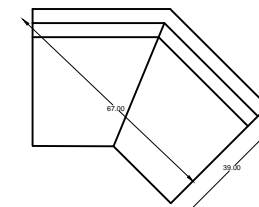

137503L OR R
ONE-ARM CHAIR
(SHOWN AS LEFT)

137505 CORNER

137518L OR R
ONE ARM SOFA W/RETURN
(SHOWN AS LEFT)

137514 ARMLESS SOFA

137509 ARMLESS LOVESEAT

137502
ARMLESS CHAIR

137552R OR L
RETURN LOVE SEAT W/BUMPER
(SHOWN AS RIGHT)

137507L OR R ONE ARM CHAISE
(SHOWN AS LEFT)

137501 OTTOMAN
W/ HIDDEN CASTER

1375110L OR R ONE ARM CORNER END
(SHOWN AS LEFT)

1375122 ARMLESS ANGLE SOFA

Scale: 1/4" = 1'-0"

This schematic is current as 04/17 . The company reserves the right to change dimensions and products offered. A more recent schematic may be available for this series. To see the most current schematic, go to <http://lazarind.com>

*NOTE: L or R IS DETERMINED BY FACING AT THE PIECE