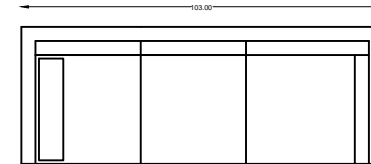

LANGDON 1375

137520 - SOFA

137551 CONDO SOFA

137513 LOVESEAT

137504 CHAIR

137564R OR L ARMLESS BUMPER
(SHOWN AS RIGHT)

137517L OR R ONE-ARM SOFA
(SHOWN AS LEFT)

137510L OR R ONE-ARM LOVESEAT

137503L OR R
ONE-ARM CHAIR
(SHOWN AS LEFT)

137505 CORNER

137518L OR R
ONE ARM SOFA W/RETURN
(SHOWN AS LEFT)

137514 ARMLESS SOFA

137509 ARMLESS LOVESEAT

137502
ARMLESS CHAIR

137552R OR L
RETURN LOVE SEAT W/BUMPER
(SHOWN AS RIGHT)

137507L OR R ONE ARM CHAISE
(SHOWN AS LEFT)

137501 OTTOMAN
W/ HIDDEN CASTER

1375110L OR R ONE ARM CORNER END
(SHOWN AS LEFT)

1375122 ARMLESS ANGLE SOFA

Scale: 1/4" = 1'-0"

This schematic is current as 04/17 . The company reserves the right to change dimensions and products offered. A more recent schematic may be available for this series. To see the most current schematic, go to <http://lazarind.com>

*NOTE: L or R IS DETERMINED BY FACING AT THE PIECE