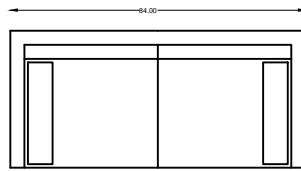

LANGDON 1375

137520 - SOFA

137551 CONDO SOFA

137513 LOVESEAT

137504 CHAIR

137564R OR L ARMLESS BUMPER
(SHOWN AS RIGHT)

137517L OR R ONE-ARM SOFA
(SHOWN AS LEFT)

137510L OR R ONE-ARM LOVESEAT

137503L OR R
ONE-ARM CHAIR
(SHOWN AS LEFT)

137505 CORNER

137518L OR R
ONE ARM SOFA W/RETURN
(SHOWN AS LEFT)

137514 ARMLESS SOFA

137509 ARMLESS LOVESEAT

137502
ARMLESS CHAIR

137552R OR L
RETURN LOVE SEAT W/BUMPER
(SHOWN AS RIGHT)

137507L OR R ONE ARM CHAISE
(SHOWN AS LEFT)

137501 OTTOMAN
W/ HIDDEN CASTER

1375110L OR R ONE ARM CORNER END
(SHOWN AS LEFT)

1375122 ARMLESS ANGLE SOFA

Scale: 1/4" = 1'-0"

This schematic is current as 04/17 . The company reserves the right to change dimensions and products offered. A more recent schematic may be available for this series. To see the most current schematic, go to <http://lazarind.com>

*NOTE: L or R IS DETERMINED BY FACING AT THE PIECE