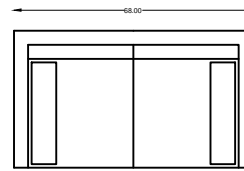

LANGDON 1375

137520 - SOFA

137551 CONDO SOFA

137513 LOVESEAT

137504 CHAIR

137564R OR L ARMLESS BUMPER
(SHOWN AS RIGHT)

137517L OR R ONE-ARM SOFA
(SHOWN AS LEFT)

137510L OR R ONE-ARM LOVESEAT

137503L OR R
ONE-ARM CHAIR
(SHOWN AS LEFT)

137505 CORNER

137518L OR R
ONE ARM SOFA W/RETURN
(SHOWN AS LEFT)

137514 ARMLESS SOFA

137509 ARMLESS LOVESEAT

137502
ARMLESS CHAIR

137552R OR L
RETURN LOVE SEAT W/BUMPER
(SHOWN AS RIGHT)

137507L OR R ONE ARM CHAISE
(SHOWN AS LEFT)

137501 OTTOMAN
W/ HIDDEN CASTER

1375110L OR R ONE ARM CORNER END
(SHOWN AS LEFT)

1375122 ARMLESS ANGLE SOFA

Scale: 1/4" = 1'-0"

This schematic is current as 04/17 . The company reserves the right to change dimensions and products offered. A more recent schematic may be available for this series. To see the most current schematic, go to <http://lazarind.com>

*NOTE: L or R IS DETERMINED BY FACING AT THE PIECE